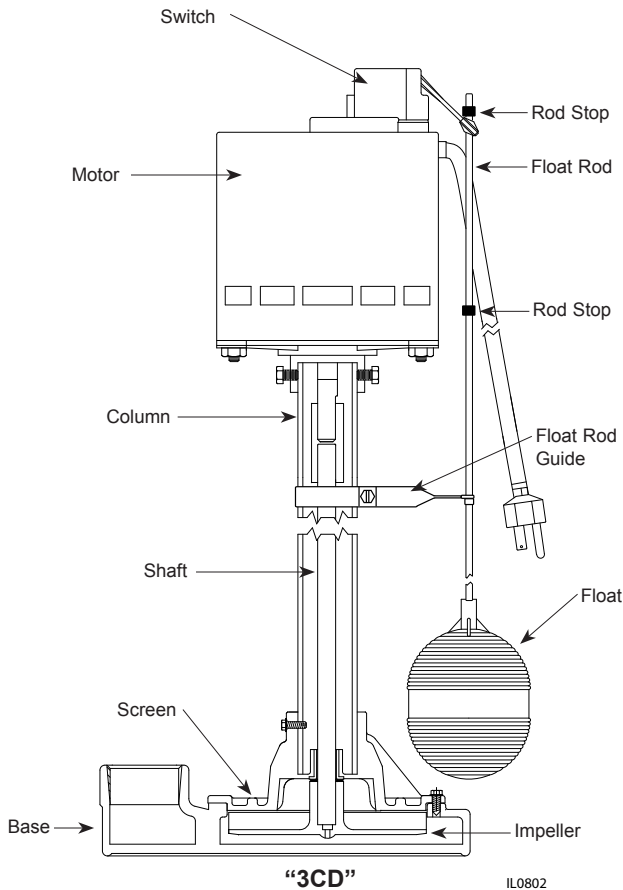

COLUMN SUMP PUMP REPAIR PARTS

(For Pricing Refer To Repair Parts Price List)

MODEL NO.	DATE CODE					
	BEFORE 95-03 (3/95)		95-03 THRU 01-10		AFTER 01-11	
	3CD	3CE	3CD	3CE	3CD	3CE
DESCRIPTION	PART NUMBER					
Base	132139	132139 †	132139	N/R	132139	N/R
Screen	N/A	N/A	130503	N/R	130503	N/R
Base & Screen	N/R	N/R	N/R	N/A	N/R	N/A
Column	N/A	N/A	128319	128319	128319	128319
Machine Screw 1/4" - 20 x 1/2"	* (2)	* (2)	* (2)	* (2)	* (2)	* (2)
Washer/Thrust	N/A	N/A	N/R	N/R	139496	139496
Shaft	N/A	N/A	N/A	N/A	138970	138970
Impeller	132073	132073	N/A	N/A	132073	132073
Float Rod Guide w/Screw	132012	132012	132012	132012	132012	132012
Float Rod w/Stops	135267	135267	135267	135267	135267	135267
Rod Stops (2)	135266	135266	135266	135266	135266	135266
Float	001134	001134	001134	001134	001134	001134
Switch	133817	133817	133817	133817	133817	133817
Motor w/Switch & Cord	128758	128758	128758	128758	128758	139359

(*) Standard hardware item
 (†) Cast Iron — Plastic base not available
 (N/A) Not available
 (N/R) Not required