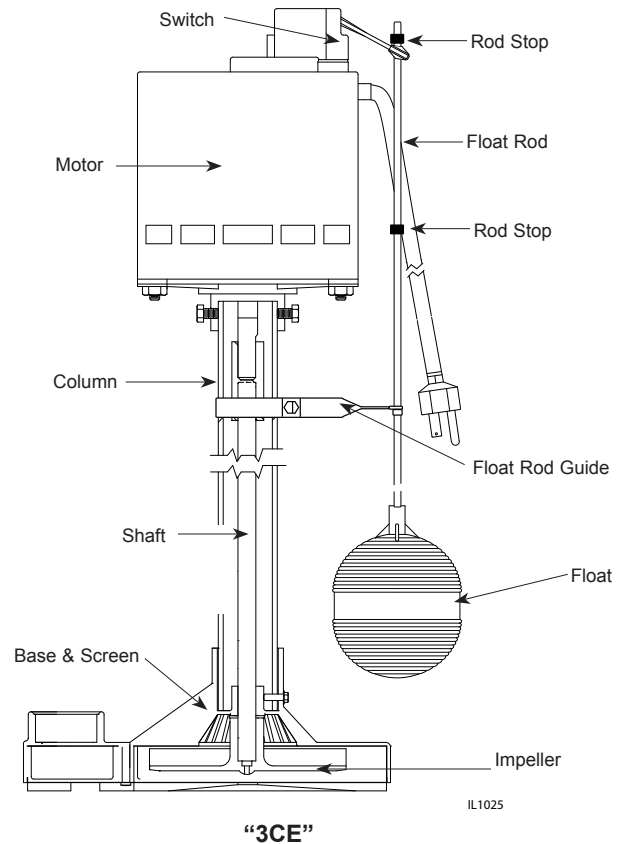

COLUMN SUMP PUMP REPAIR PARTS

(For Pricing Refer To Repair Parts Price List)

MODEL NO.	DATE CODE					
	BEFORE 95-03 (3/95)		95-03 THRU 01-10		AFTER 01-11	
	3CD	3CE	3CD	3CE	3CD	3CE
DESCRIPTION	PART NUMBER					
Base	132139	132139 †	132139	N/R	132139	N/R
Screen	N/A	N/A	130503	N/R	130503	N/R
Base & Screen	N/R	N/R	N/R	N/A	N/R	N/A
Column	N/A	N/A	128319	128319	128319	128319
Machine Screw 1/4" - 20 x 1/2"	* (2)	* (2)	* (2)	* (2)	* (2)	* (2)
Washer/Thrust	N/A	N/A	N/R	N/R	139496	139496
Shaft	N/A	N/A	N/A	N/A	138970	138970
Impeller	132073	132073	N/A	N/A	132073	132073
Float Rod Guide w/Screw	132012	132012	132012	132012	132012	132012
Float Rod w/Stops	135267	135267	135267	135267	135267	135267
Rod Stops (2)	135266	135266	135266	135266	135266	135266
Float	001134	001134	001134	001134	001134	001134
Switch	133817	133817	133817	133817	133817	133817
Motor w/Switch & Cord	128758	128758	128758	128758	128758	139359

(*) Standard hardware item
 (†) Cast Iron — Plastic base not available
 (N/A) Not available
 (N/R) Not required