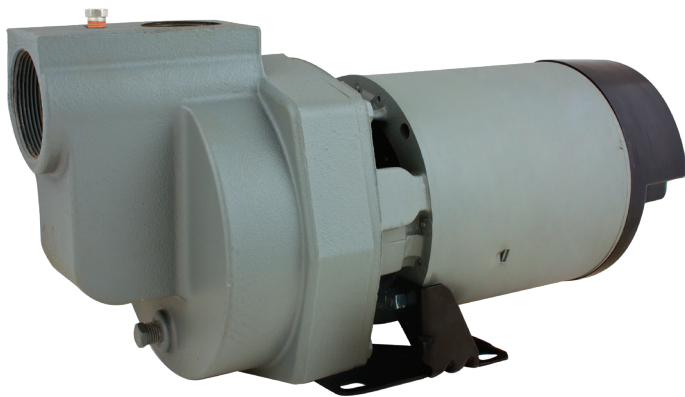

1 HP, 1-1/2 HP and 2 HP CAST IRON

Irrigation/ Lawn Pumps

STAR[®]

WATER SYSTEMS

MODELS HSP10P1, HSP15P1, HSP20P1

FEATURES AND BENEFITS

- Quick self-priming operation for lawn irrigation
- Star Water Systems Service Plus capacitor start, ball bearing motor for continuous operation
- Heavy-duty cast-iron construction
- 115/230 Dual voltage motor
- Easy access drain plug
- 2 in. suction pipe / 1-1/2 in. discharge pipe

HSP10P1 UPC# 054757083076
HSP15P1 UPC# 054757083083
HSP20P1 UPC# 054757083090

starwatersystems.com
Toll Free Help Line
1-800-742-5044

SW1596 A

1 HP, 1-1/2 HP, 2 HP CAST IRON

Irrigation/ Lawn Pumps

PERFORMANCE